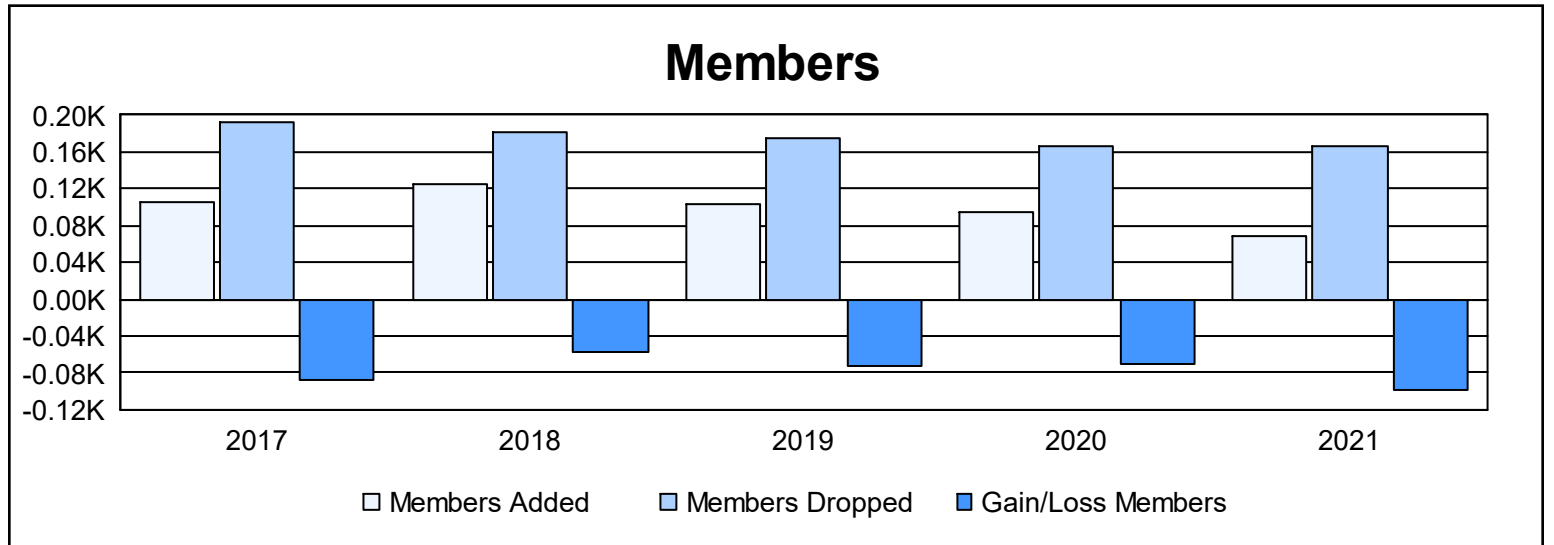

Year	New Clubs	Dropped Clubs	Gain/ Loss Clubs	New Members	Charter Members	Reinstate Members	Transfer Members	Total Member Added	Total Members Dropped	Gain/ Loss Members
2016-2017	0	1	-1	84	1	5	15	105	192	-87
2017-2018	1	1	0	92	21	1	10	124	182	-58
2018-2019	0	1	-1	89	3	4	7	103	176	-73
2019-2020	0	1	-1	82	1	6	6	95	166	-71
2020-2021	0	0	0	48	1	3	16	68	166	-98
<b>Average</b>	<b>0</b>	<b>1</b>	<b>-1</b>	<b>79</b>	<b>5</b>	<b>4</b>	<b>11</b>	<b>99</b>	<b>176</b>	<b>-77</b>

### Membership Composition June 2021 Cumulative